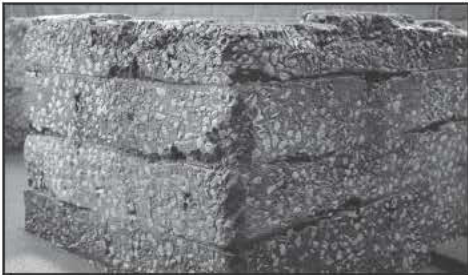

FERNBANK[®]
MUSEUM OF NATURAL HISTORY

ARCHAEOLOGY

All Around Fernbank Museum

Family Exploration Guide

In **Fernbank NatureQuest[®]**,
build a tabby wall.

In the **World of Shells** exhibit,
find a piece of actual tabby.

In **Fernbank NatureQuest[®]**,
explore the layers of an
archaeological dig.

In the **Naturalist Center**,
view a video of Fernbank
archaeologists in action on
a real dig site!

In **Fernbank NatureQuest[®]**,
put the pieces of a pot back
together.

In the **Conveyed in Clay** exhibit,
discover a real Native American
pot that is hundreds of years old.

In **Fernbank NatureQuest[®]**,
climb in a dugout canoe.

In the **Naturalist Center**,
see an authentic dugout canoe
that is 300 years old!