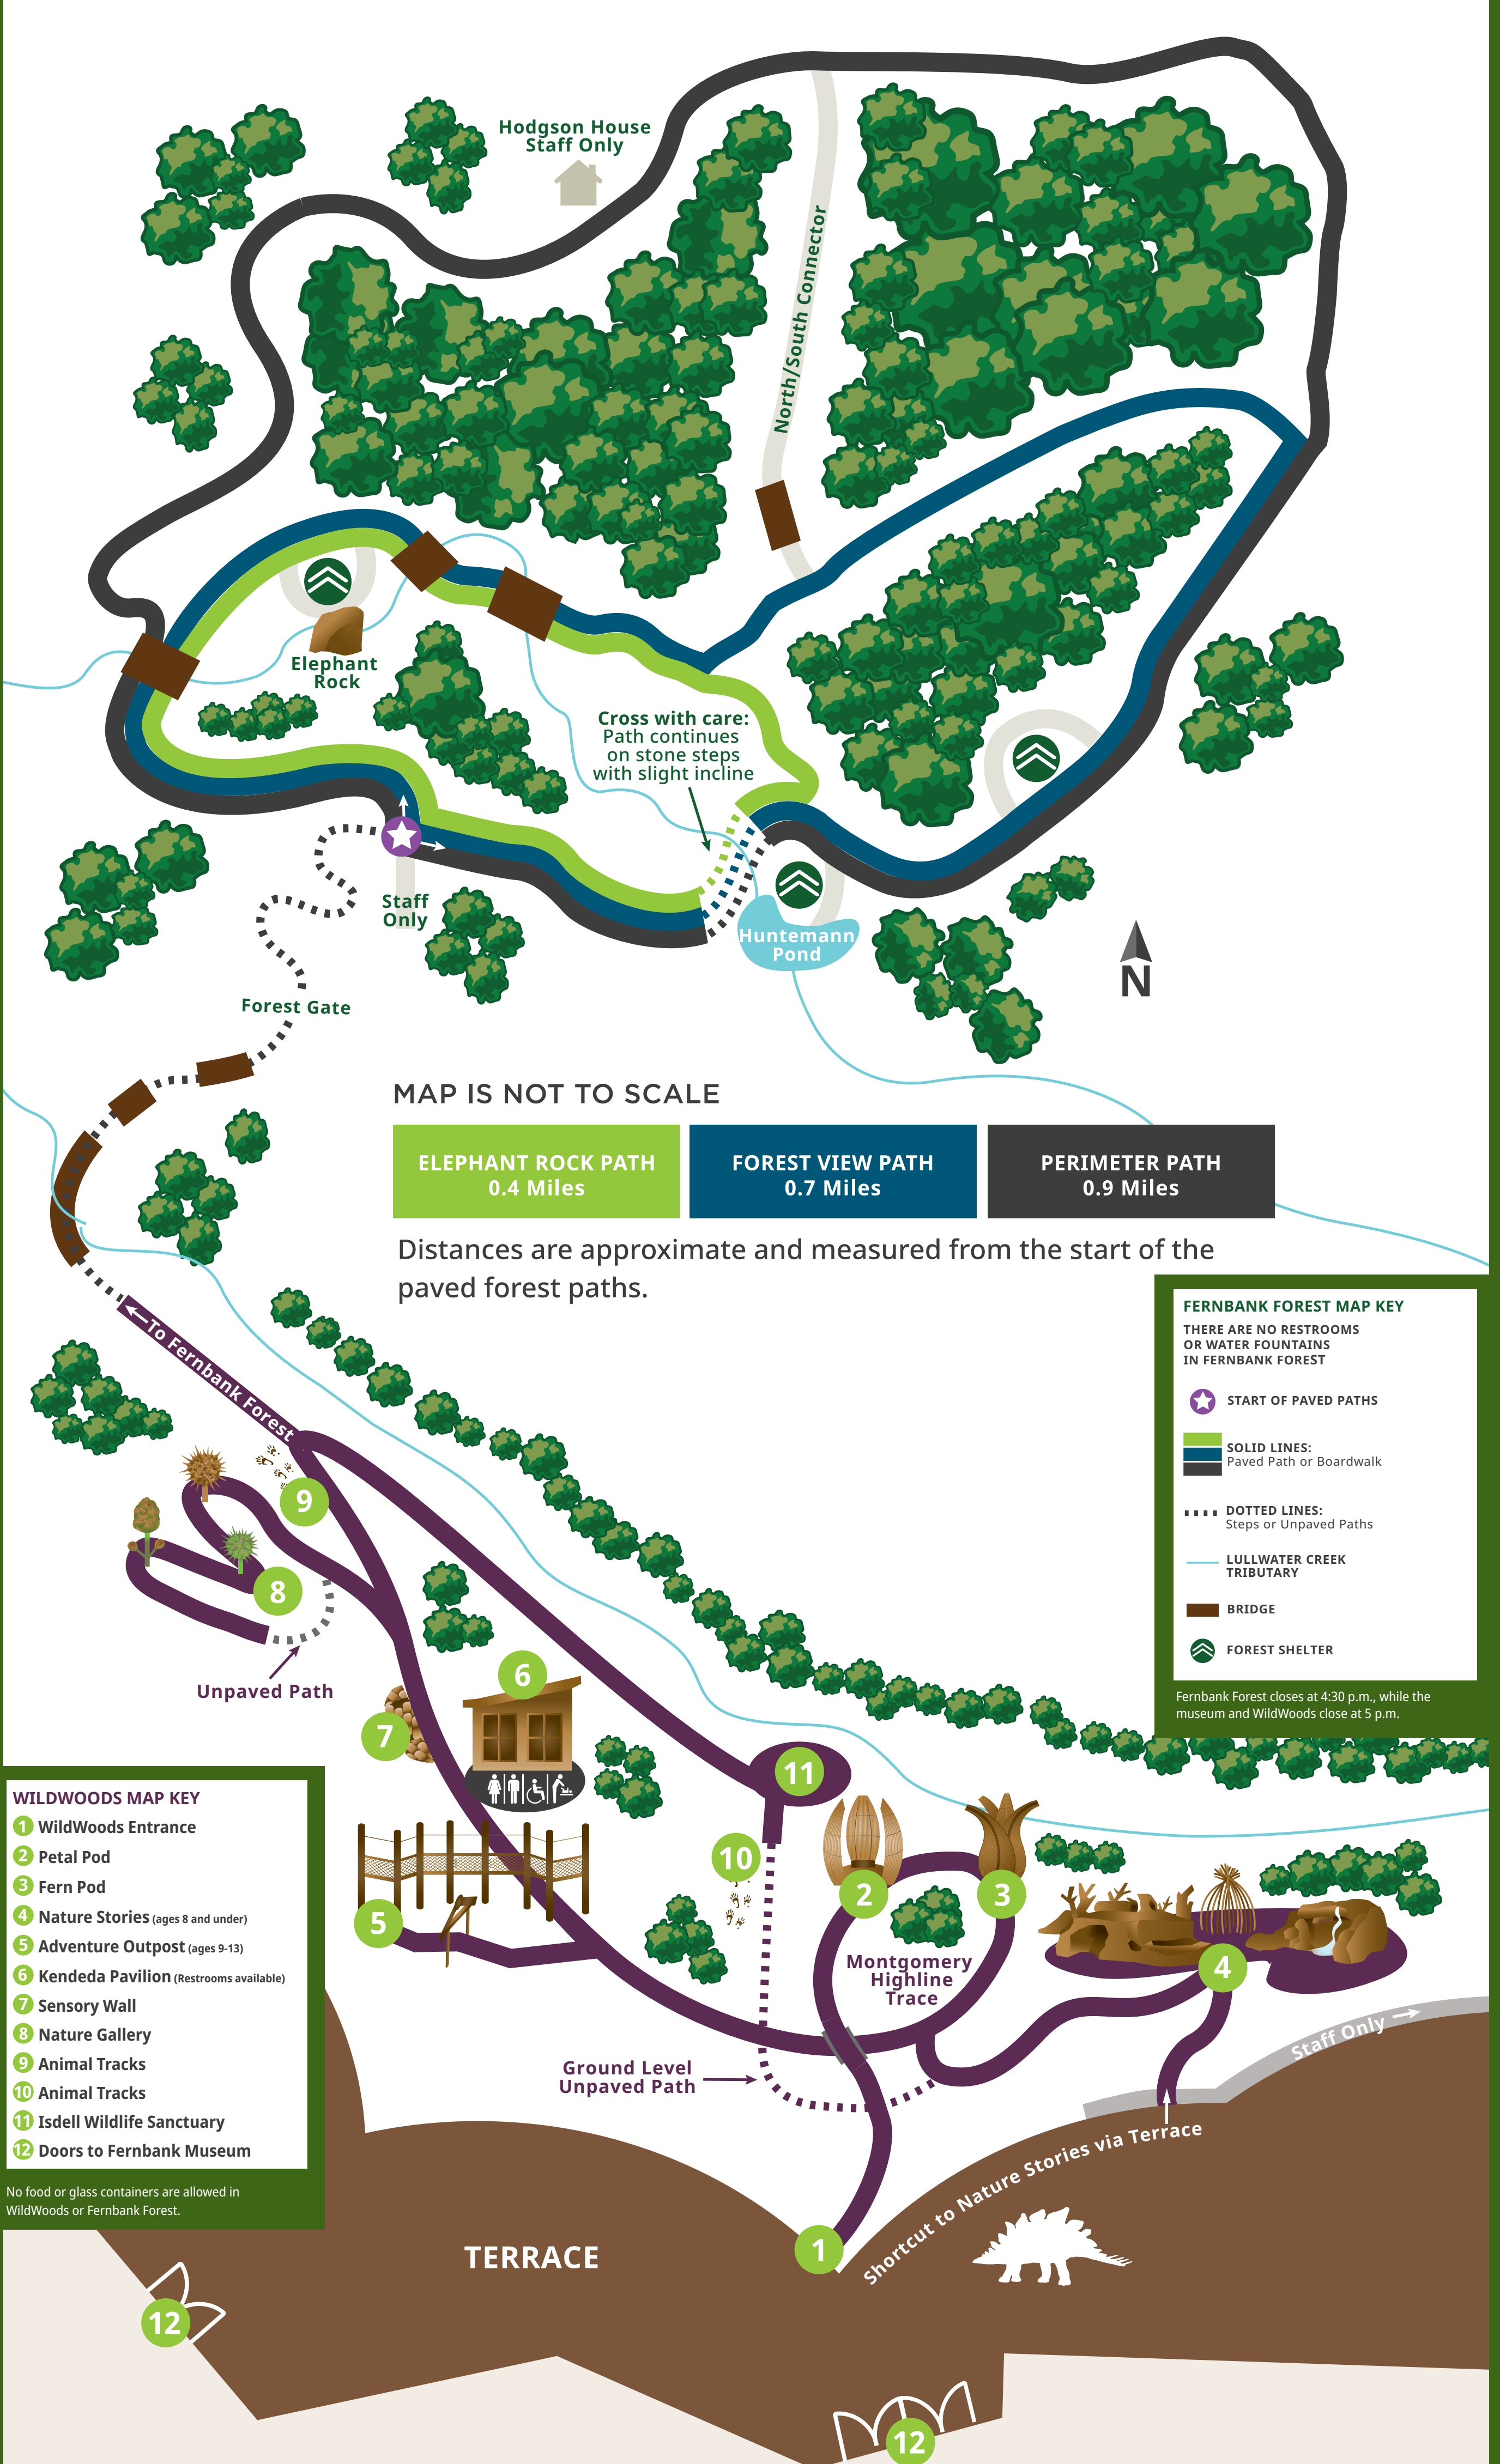

Visitor Map

 **Fernbank**

MUSEUM | 3D THEATER | FOREST

OUR MISSION

Fernbank's mission is to ignite a passion for science, nature and human culture through exploration and discovery.

MEMBERSHIP

Convert a portion of today's tickets into a membership and take immediate advantage of membership benefits.

Visit Admissions for details. Valid on same-day purchases only.

VISITOR INFORMATION

- For the safety and comfort of all visitors, Fernbank does not allow skateboards, roller skates or use of Heelys® on the museum campus. Bikes are permitted in the parking lot only.
- Fernbank is a nicotine-free campus. Smoking, including e-cigarettes, is not allowed.
- Experiences inside the museum and within WildWoods are ADA accessible. However, Fernbank Forest includes some areas with steep inclines, rugged features and unpaved trails.
- In outdoor areas, stay on the designated paths to protect yourself and sensitive habitats. Do not enter water features, creeks or pond. Do not handle or collect natural items or living things.
- Outdoor areas are open rain or shine but may be closed in the event of dangerous conditions. No refunds will be issued due to weather-related conditions.
- Enjoy meals on the Terrace or in the Café and not in WildWoods or Fernbank Forest.
- Share your memories with us on social media: @FernbankMuseum or #FernbankMuseum

Free Wi-Fi (Use "Fernbank Guest" option)

1st Floor

(Access WildWoods and Fernbank Forest from Terrace)

2nd Floor

Entrance to museum and exit to parking lot located on this floor.

3rd Floor

WildWoods & Fernbank Forest