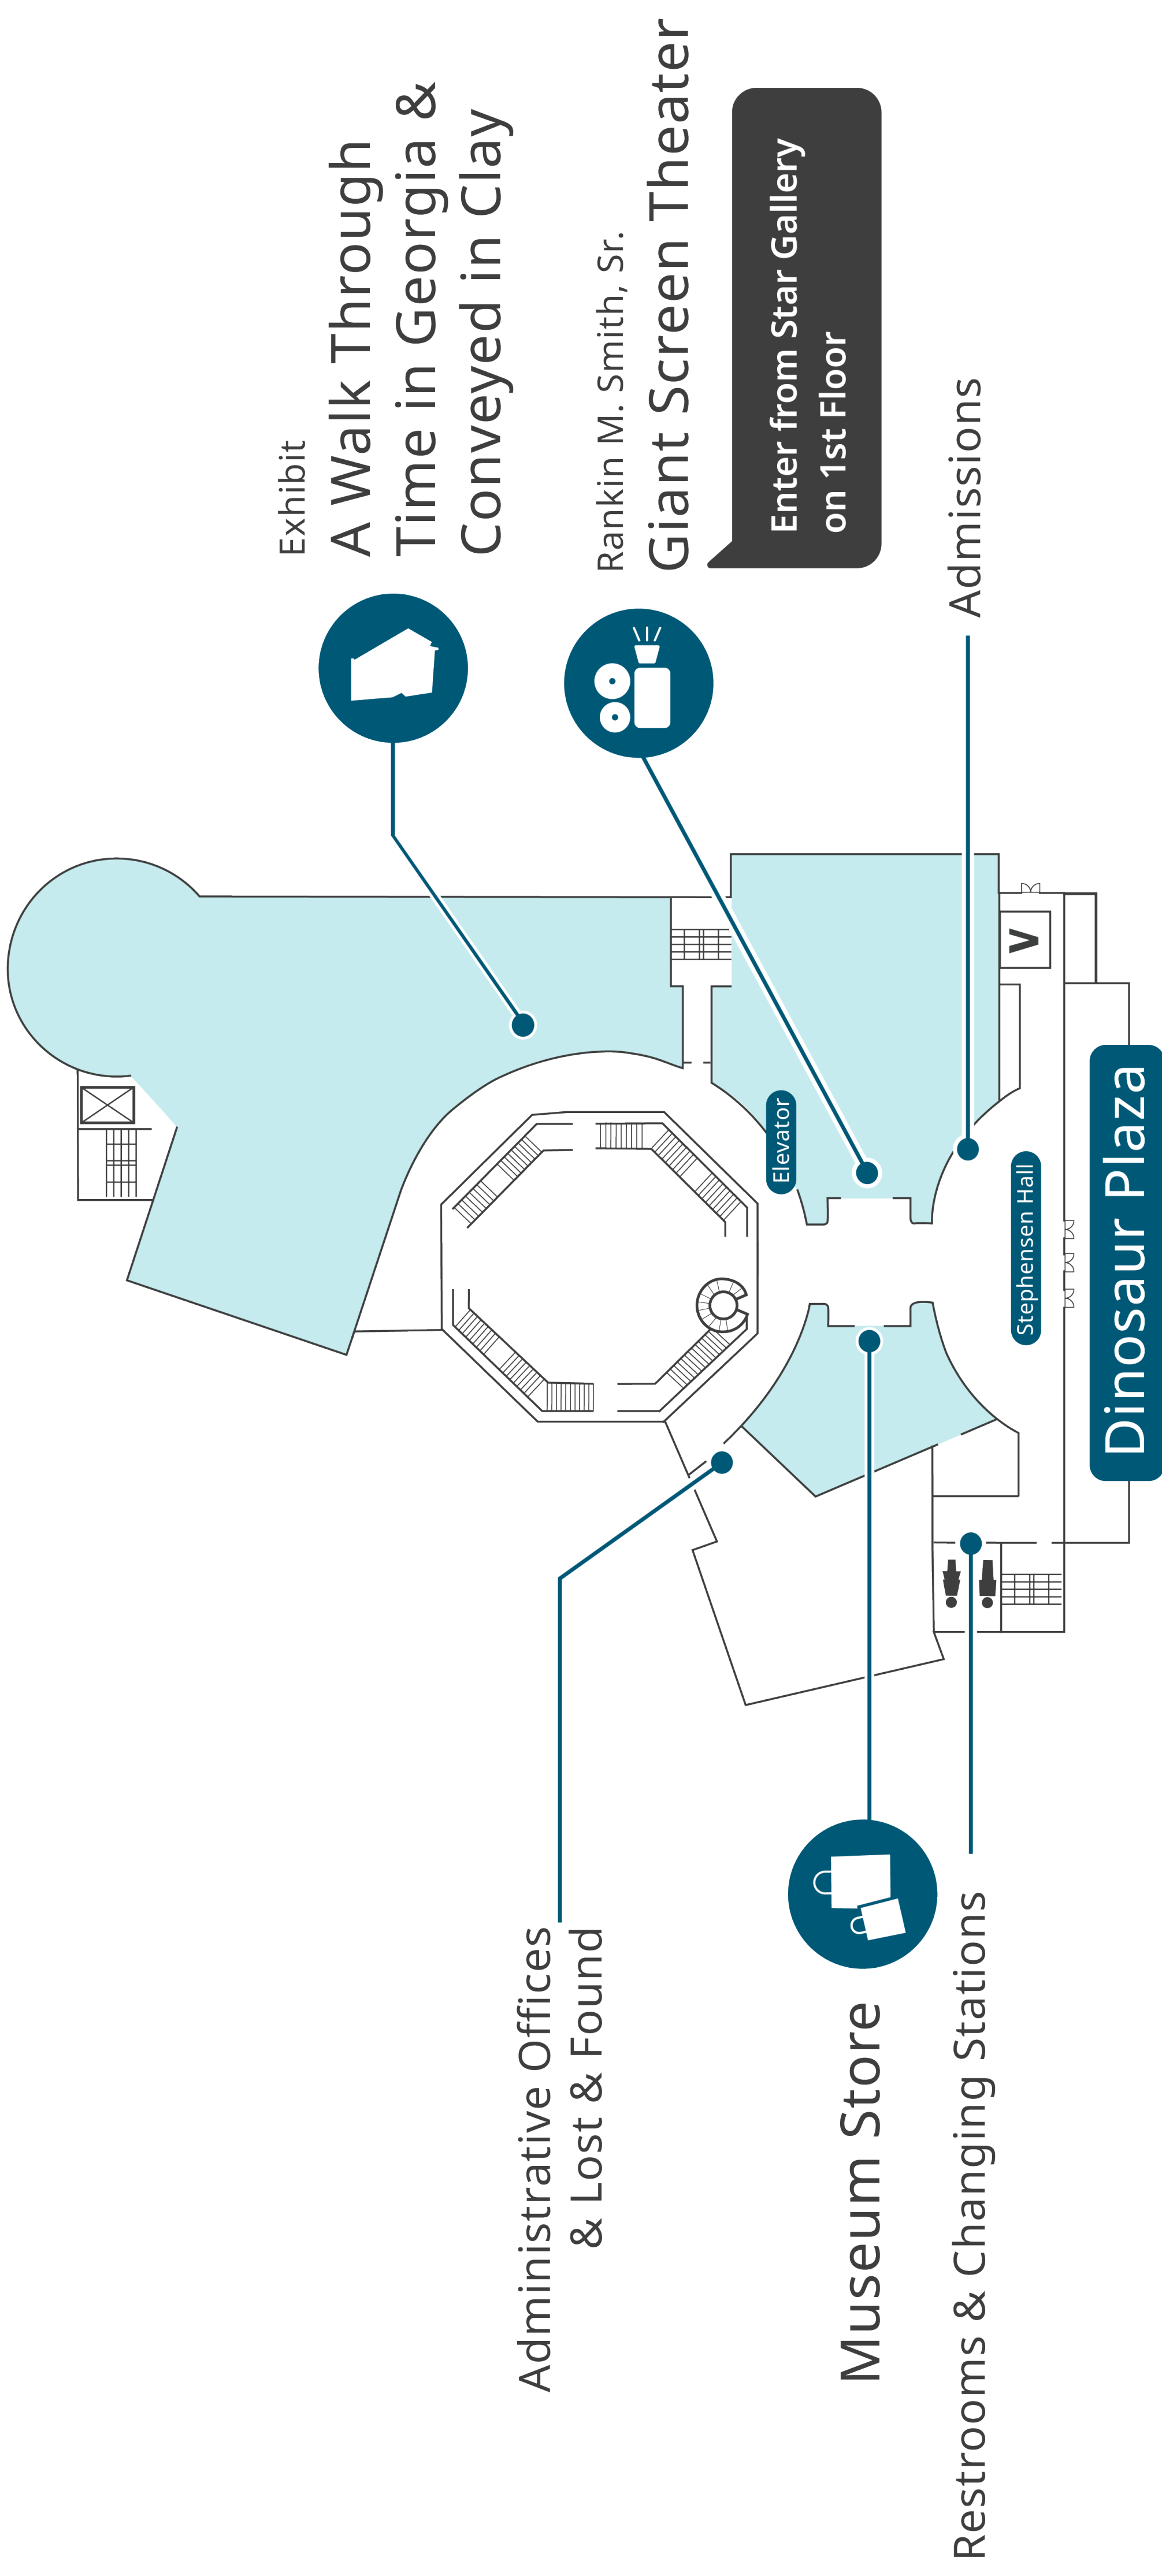

Visitor Map

 **Fernbank**

MUSEUM | 3D THEATER | FOREST

OUR MISSION

Fernbank's mission is to ignite a passion for science, nature and human culture through exploration and discovery.

MEMBERSHIP

Convert a portion of today's tickets into a membership and take immediate advantage of membership benefits.

Visit Admissions for details. Valid on same-day purchases only.

VISITOR INFORMATION

- For the safety and comfort of all visitors, Fernbank does not allow skateboards, roller skates or use of Heelys® on the museum campus. Bikes are permitted in the parking lot only.
- Fernbank is a nicotine-free campus. Smoking, including e-cigarettes, is not allowed.
- Experiences inside the museum and within WildWoods are ADA accessible. However, Fernbank Forest includes some areas with steep inclines, rugged features and unpaved trails.
- In outdoor areas, stay on the designated paths to protect yourself and sensitive habitats. Do not enter water features, creeks or pond. Do not handle or collect natural items or living things.
- Outdoor areas are open rain or shine but may be closed in the event of dangerous conditions. No refunds will be issued due to weather-related conditions.
- Enjoy meals on the Terrace or in the Café and not in WildWoods or Fernbank Forest.
- Share your memories with us on social media: @FernbankMuseum or #FernbankMuseum

Free Wi-Fi (Use "Fernbank Guest" option)

1st Floor

(Access WildWoods and Fernbank Forest from Terrace)

2nd Floor

Entrance to museum and exit to parking lot located on this floor.

3rd Floor

WildWoods & Fernbank Forest