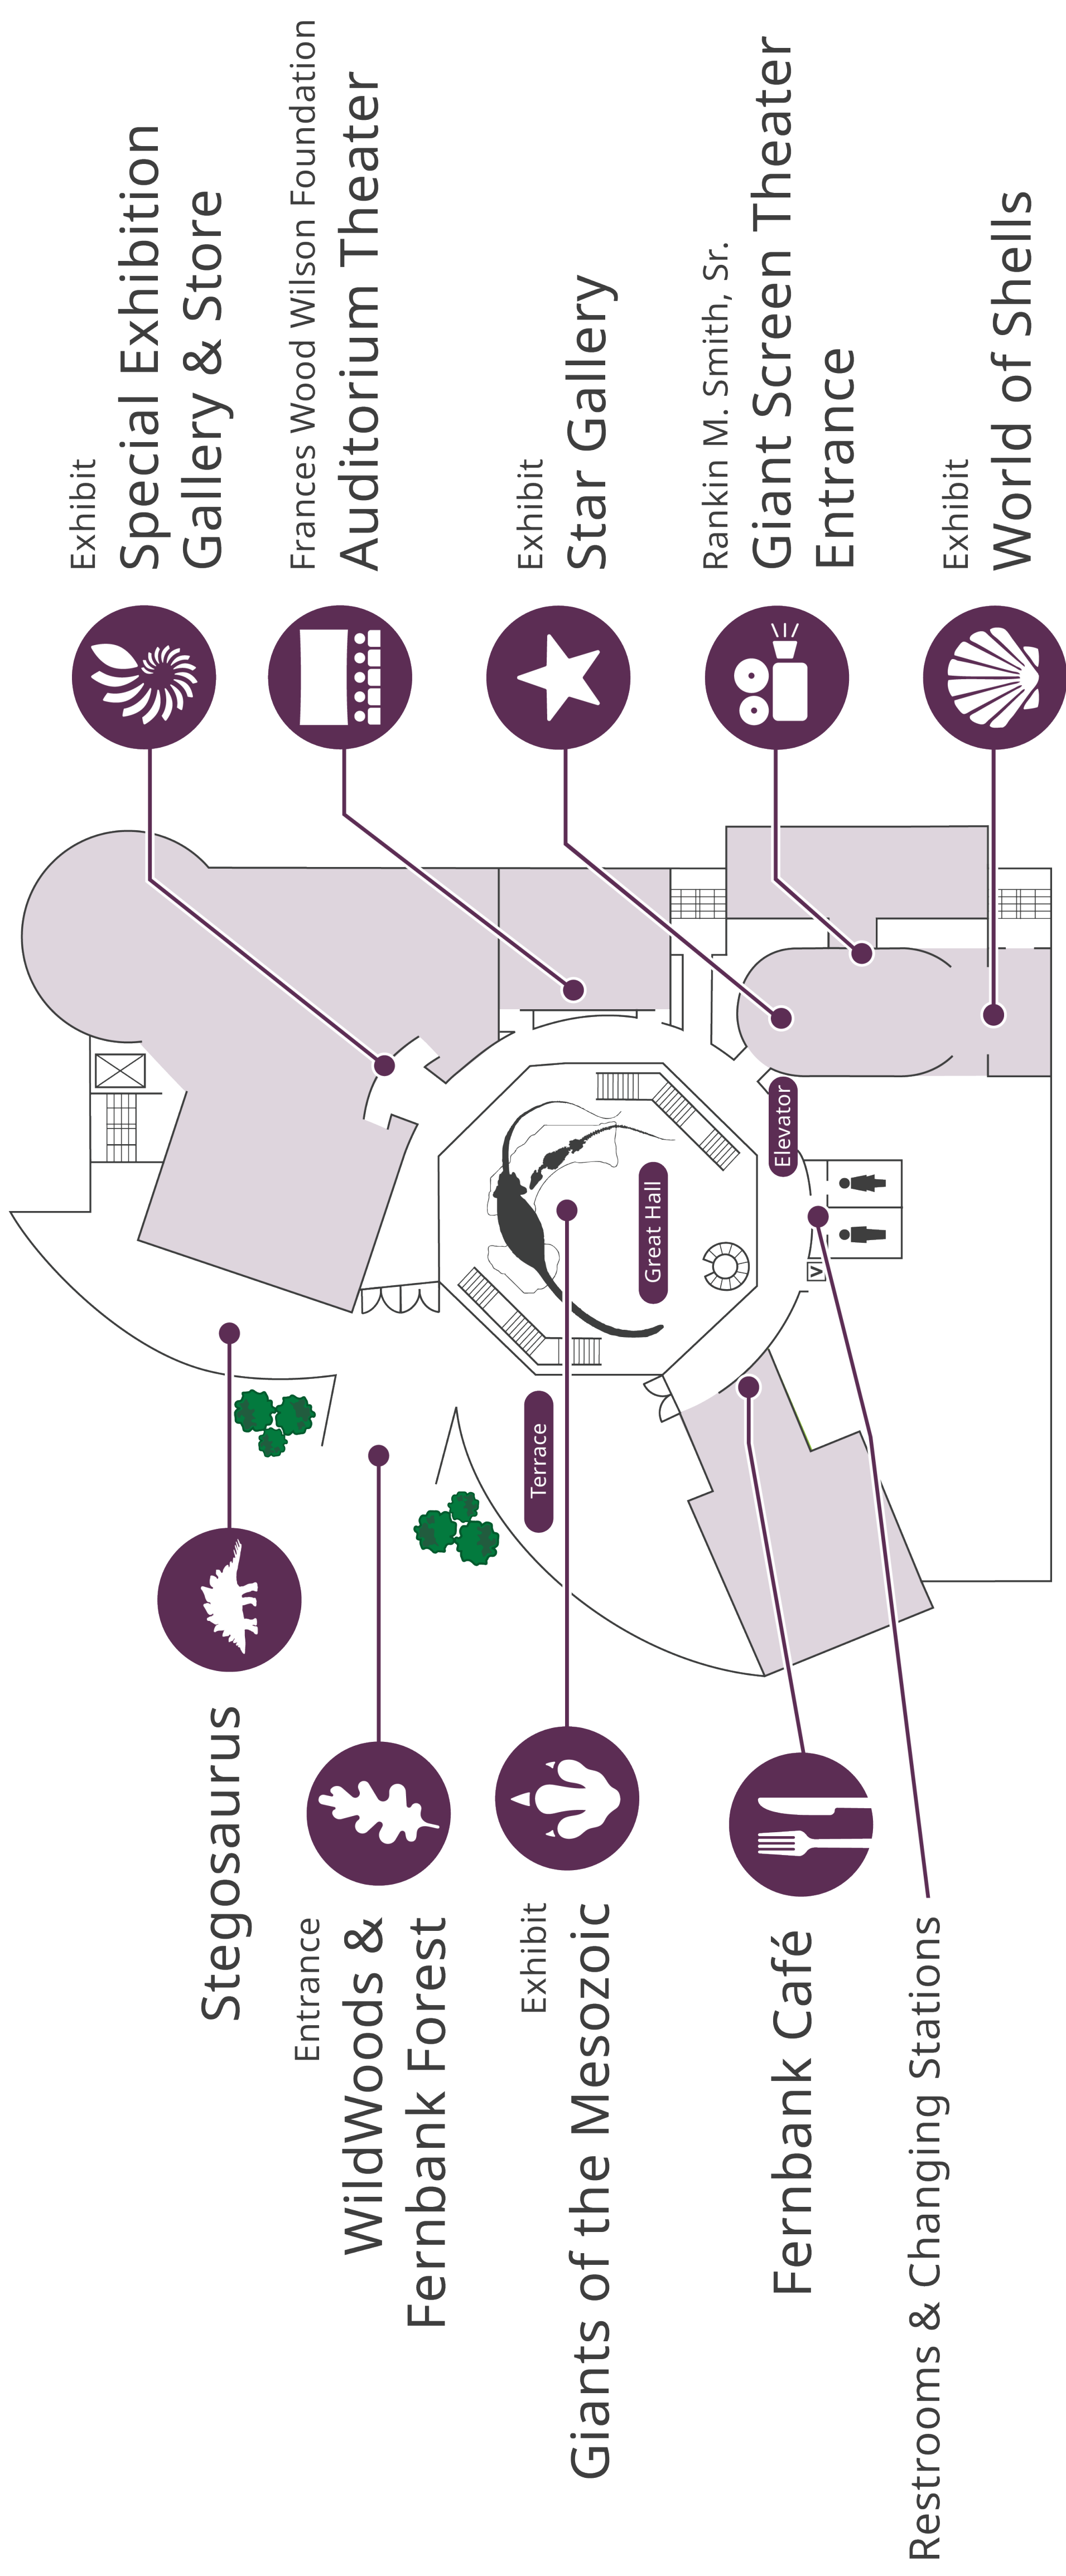

Visitor Map

 **Fernbank**

MUSEUM | 3D THEATER | FOREST

OUR MISSION

Fernbank's mission is to ignite a passion for science, nature and human culture through exploration and discovery.

MEMBERSHIP

Convert a portion of today's tickets into a membership and take immediate advantage of membership benefits.

Visit Admissions for details. Valid on same-day purchases only.

VISITOR INFORMATION

- For the safety and comfort of all visitors, Fernbank does not allow skateboards, roller skates or use of Heelys® on the museum campus. Bikes are permitted in the parking lot only.
- Fernbank is a nicotine-free campus. Smoking, including e-cigarettes, is not allowed.
- Experiences inside the museum and within WildWoods are ADA accessible. However, Fernbank Forest includes some areas with steep inclines, rugged features and unpaved trails.
- In outdoor areas, stay on the designated paths to protect yourself and sensitive habitats. Do not enter water features, creeks or pond. Do not handle or collect natural items or living things.
- Outdoor areas are open rain or shine but may be closed in the event of dangerous conditions. No refunds will be issued due to weather-related conditions.
- Enjoy meals on the Terrace or in the Café and not in WildWoods or Fernbank Forest.
- Share your memories with us on social media: @FernbankMuseum or #FernbankMuseum

Free Wi-Fi (Use "Fernbank Guest" option)

1st Floor

(Access WildWoods and Fernbank Forest from Terrace)

2nd Floor

Entrance to museum and exit to parking lot located on this floor.

3rd Floor

WildWoods & Fernbank Forest