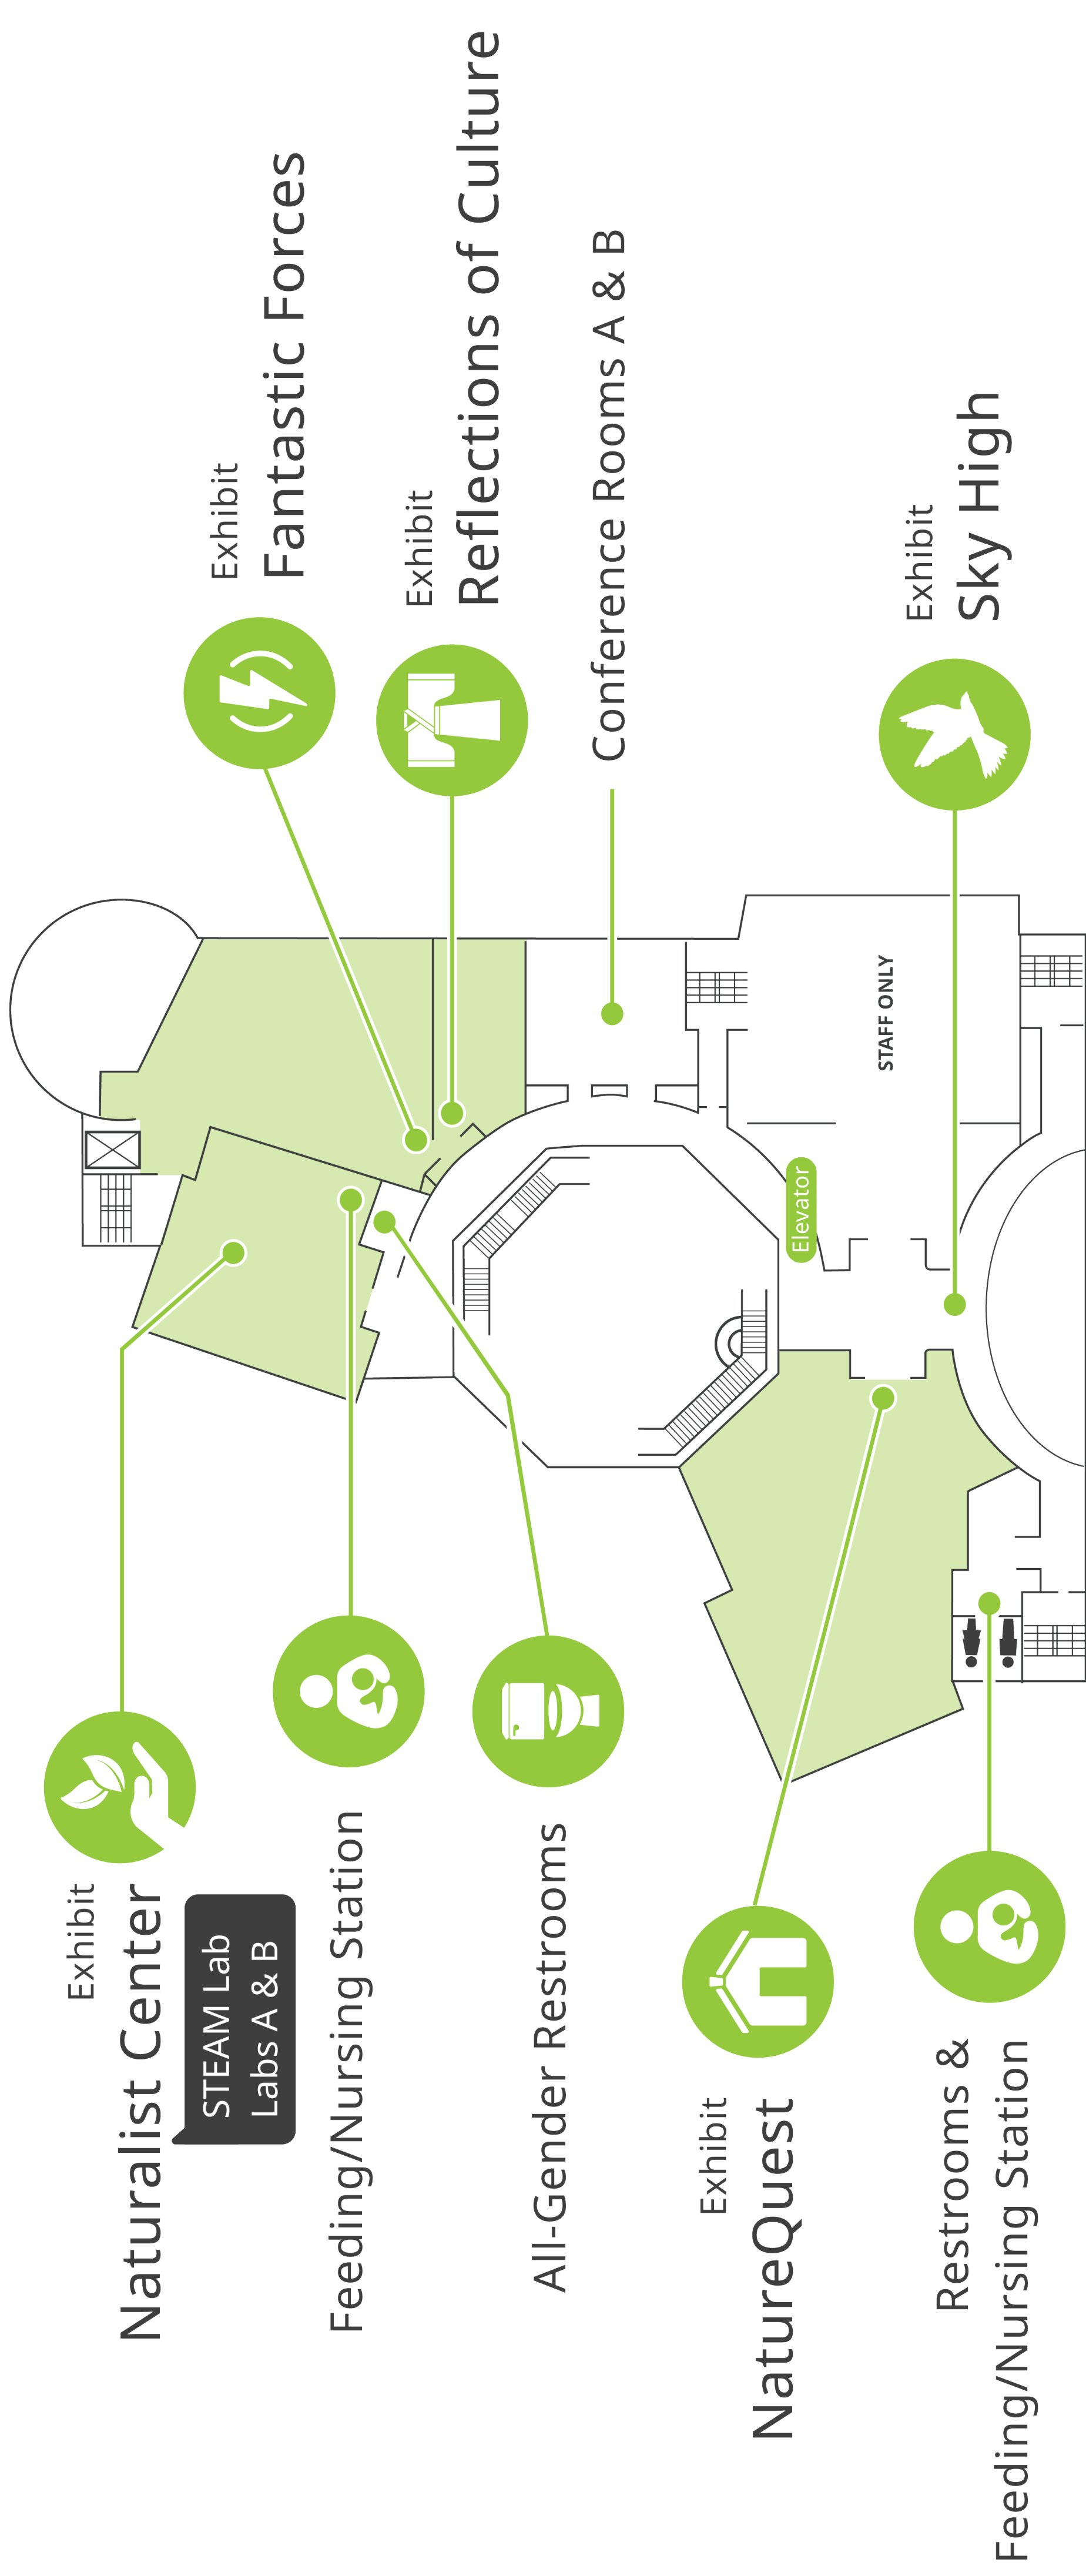

Visit Admissions for details. Valid on same-day purchases only.

VISITOR INFORMATION

- For the safety and comfort of all visitors, Fernbank does not allow skateboards, roller skates or use of Heelys® on the museum campus. Bikes are permitted in the parking lot only.
- Fernbank is a nicotine-free campus. Smoking, including e-cigarettes, is not allowed.
- Experiences inside the museum and within WildWoods are ADA accessible. However, Fernbank Forest includes some areas with steep inclines, rugged features and unpaved trails.
- In outdoor areas, stay on the designated paths to protect yourself and sensitive habitats. Do not enter water features, creeks or pond. Do not handle or collect natural items or living things.
- Outdoor areas are open rain or shine but may be closed in the event of dangerous conditions. No refunds will be issued due to weather-related conditions.
- Enjoy meals on the Terrace or in the Café and not in WildWoods or Fernbank Forest.
- Share your memories with us on social media: @FernbankMuseum or #FernbankMuseum

Free Wi-Fi (Use "Fernbank Guest" option)

1st Floor

(Access WildWoods and Fernbank Forest from Terrace)

2nd Floor

Entrance to museum and exit to parking lot located on this floor.

3rd Floor

WildWoods & Fernbank Forest